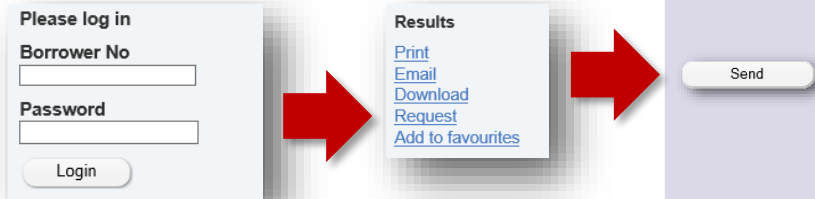

You can request books via email or via the Library catalogue.

Click View Catalogue Record to be taken to the NPL catalogue. Login with your Membership number and password, select request, check and click send.

[View Catalogue Record](#)

Opening articles, eBooks and other eResources is simple.

Click Access Full Text. Either the full text will open, or you will be taken to a page where you can download the full text.

[Access Full Text](#)

* For EBSCO database resources you will see the PDF icon.

[PDF Full Text](#)

* For catalogue resources you will see the Online Access icon. These may require you to login again with OpenAthens.

[Online Access](#)

If you cannot find what you're looking for or if you have any issues accessing resources, please contact the library team for help.